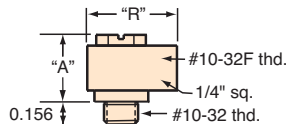

MINIMATIC® ELBOW BARB FITTINGS

All fittings are ENP (Electroless Nickel-Plated)

#10-32 Male to Barb

(5/pack)

Barb (ID)	Order No.	"A"	"R"
1/16"	CT0-2	0.312"	0.468"
3/32"	CT0-3	0.312"	0.493"
1/8"	CT0-4	0.312"	0.562"

Gasket included, not installed

#10-32 Male to Barb Universal

(5/pack)

Barb (ID)	Order No.	"A"	"R"
1/16"	UT0-2	0.344"	0.504"
3/32"	UT0-3	0.344"	0.556"
1/8"	UT0-4	0.344"	0.576"

Buna-N o-ring included

#10-32 Female to Barb

(5/pack)

Barb (ID)	Order No.	"A"	"R"
1/16"	CF0-2	0.468"	0.453"
3/32"	CF0-3	0.468"	0.493"
1/8"	CF0-4	0.468"	0.525"

Universal #10-32

(5/pack)

Order No.	"A"	"R"
UT0-F	0.344"	0.500"

#10-32 Male to Barb Swivel

(5/pack)

Barb (ID)	Order No.	"A"	"R"
1/16"	ST0-2	0.578"	0.531"
3/32"	ST0-3	0.578"	0.580"
1/8"	ST0-4	0.578"	0.611"

Gasket included, not installed

1/8" NPT Male Swivel

(5/pack)

Barb (ID)	Order No.	"A"	"R"
1/16"	SP0-2	0.843"	0.612"
1/16"	SP0-3	0.843"	0.653"
1/8"	SP0-4	0.843"	0.684"