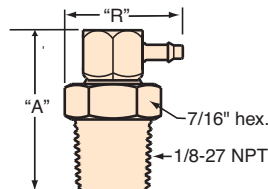

Gasket included, not installed

#10-32 Male to Barb Universal

(5/pack)

Barb (ID)	Order No.	"A"	"R"
1/16"	UT0-2	0.344"	0.504"
3/32"	UT0-3	0.344"	0.556"
1/8"	UT0-4	0.344"	0.576"

Buna-N o-ring included

#10-32 Female to Barb

(5/pack)

Barb (ID)	Order No.	"A"	"R"
1/16"	CF0-2	0.468"	0.453"
3/32"	CF0-3	0.468"	0.493"
1/8"	CF0-4	0.468"	0.525"

Universal #10-32

(5/pack)

Order No.	"A"	"R"
UT0-F	0.344"	0.500"

#10-32 Male to Barb Swivel

(5/pack)

Barb (ID)	Order No.	"A"	"R"
1/16"	ST0-2	0.578"	0.531"
3/32"	ST0-3	0.578"	0.580"
1/8"	ST0-4	0.578"	0.611"

Gasket included, not installed

1/8" NPT Male Swivel

(5/pack)

Barb (ID)	Order No.	"A"	"R"
1/16"	SP0-2	0.843"	0.612"
1/16"	SP0-3	0.843"	0.653"
1/8"	SP0-4	0.843"	0.684"

1/8" Barb to Barb Swivel

(5/pack)

Barb (ID)	Order No.	"A"	"R"
1/8"	S40-4	0.875"	0.656"