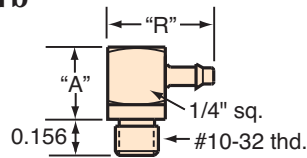

MINIMATIC® ELBOW BARB FITTINGS

All fittings are ENP (Electroless Nickel-Plated)

#10-32 Male to Barb

(5/pack)

Barb (ID)	Order No.	"A"	"R"
1/16"	CT0-2	0.312"	0.468"
3/32"	CT0-3	0.312"	0.493"
1/8"	CT0-4	0.312"	0.562"

Gasket included, not installed

#10-32 Male to Barb Universal

(5/pack)

Barb (ID)	Order No.	"A"	"R"
1/16"	UT0-2	0.344"	0.504"
3/32"	UT0-3	0.344"	0.556"
1/8"	UT0-4	0.344"	0.576"

Buna-N o-ring included

#10-32 Female to Barb

(5/pack)

Barb (ID)	Order No.	"A"	"R"
1/16"	CF0-2	0.468"	0.453"
3/32"	CF0-3	0.468"	0.493"
1/8"	CF0-4	0.468"	0.525"

Universal #10-32

(5/pack)

Order No.	"A"	"R"
UT0-F	0.344"	0.500"

#10-32 Male to Barb Swivel

(5/pack)

1/8" Barb to Barb Swivel

(5/pack)

Barb (ID)	Order No.	"A"	"R"
1/8"	S40-4	0.875"	0.656"