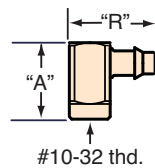

MINIMATIC® ELBOW BARB FITTINGS

All fittings are ENP (Electroless Nickel-Plated)

#10-32 Male to Barb

(5/pack)

Barb (ID)	Order No.	"A"	"R"
1/16"	CT0-2	0.312"	0.468"
3/32"	CT0-3	0.312"	0.493"
1/8"	CT0-4	0.312"	0.562"

Gasket included, not installed

#10-32 Male to Barb Universal

(5/pack)

Barb (ID)	Order No.	"A"	"R"
1/16"	UT0-2	0.344"	0.504"
3/32"	UT0-3	0.344"	0.556"
1/8"	UT0-4	0.344"	0.576"

Buna-N o-ring included

#10-32 Female to Barb

(5/pack)

Barb (ID)	Order No.	"A"	"R"
1/16"	CF0-2	0.468"	0.453"
3/32"	CF0-3	0.468"	0.493"
1/8"	CF0-4	0.468"	0.525"

Universal #10-32

(5/pack)

Order No.	"A"	"R"
UT0-F	0.344"	0.500"

#10-32 Male to Barb Swivel

(5/pack)

Barb (ID)	Order No.	"A"	"R"
1/16"	ST0-2	0.578"	0.531"
3/32"	ST0-3	0.578"	0.580"
1/8"	ST0-4	0.578"	0.611"

Gasket included, not installed

1/8" NPT Male Swivel

(5/pack)

Barb (ID)	Order No.	"A"	"R"
1/16"	SP0-2	0.843"	0.612"
1/16"	SP0-3	0.843"	0.653"
1/8"	SP0-4	0.843"	0.684"