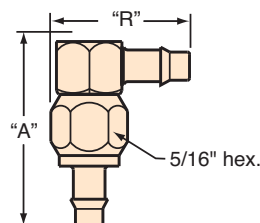

Gasket included, not installed

#10-32 Male to Barb Universal

(5/pack)

Barb (ID)	Order No.	"A"	"R"
1/16"	UT0-2	0.344"	0.504"
3/32"	UT0-3	0.344"	0.556"
1/8"	UT0-4	0.344"	0.576"

Buna-N o-ring included

#10-32 Female to Barb

(5/pack)

Barb (ID)	Order No.	"A"	"R"
1/16"	CF0-2	0.468"	0.453"
3/32"	CF0-3	0.468"	0.493"
1/8"	CF0-4	0.468"	0.525"

Universal #10-32

(5/pack)

Order No.	"A"	"R"
UT0-F	0.344"	0.500"

#10-32 Male to Barb Swivel

(5/pack)

Barb (ID)	Order No.	"A"	"R"
1/16"	ST0-2	0.578"	0.531"
3/32"	ST0-3	0.578"	0.580"
1/8"	ST0-4	0.578"	0.611"

Gasket included, not installed

1/8" NPT Male Swivel

(5/pack)

Barb (ID)	Order No.	"A"	"R"
1/16"	SP0-2	0.843"	0.612"
1/16"	SP0-3	0.843"	0.653"
1/8"	SP0-4	0.843"	0.684"

1/8" Barb to Barb Swivel

(5/pack)

Barb (ID)	Order No.	"A"	"R"
1/8"	S40-4	0.875"	0.656"