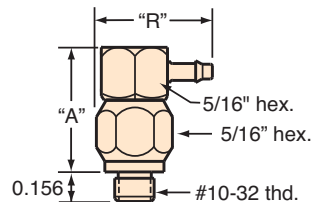

Gasket included, not installed

#10-32 Male to Barb Universal

(5/pack)

Barb (ID)	Order No.	"A"	"R"
1/16"	UT0-2	0.344"	0.504"
3/32"	UT0-3	0.344"	0.556"
1/8"	UT0-4	0.344"	0.576"

Buna-N o-ring included

#10-32 Female to Barb

(5/pack)

Barb (ID)	Order No.	"A"	"R"
1/16"	CF0-2	0.468"	0.453"
3/32"	CF0-3	0.468"	0.493"
1/8"	CF0-4	0.468"	0.525"

Universal #10-32

(5/pack)

Order No.	"A"	"R"
UT0-F	0.344"	0.500"

#10-32 Male to Barb Swivel

(5/pack)

Barb (ID)	Order No.	"A"	"R"
1/16"	ST0-2	0.578"	0.531"
3/32"	ST0-3	0.578"	0.580"
1/8"	ST0-4	0.578"	0.611"

Gasket included, not installed

1/8" NPT Male Swivel

(5/pack)

Barb (ID)	Order No.	"A"	"R"
1/16"	SP0-2	0.843"	0.612"
1/16"	SP0-3	0.843"	0.653"
1/8"	SP0-4	0.843"	0.684"

1/8" Barb to Barb Swivel

(5/pack)

Barb (ID)	Order No.	"A"	"R"
1/8"	S40-4	0.875"	0.656"