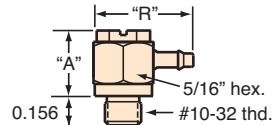

MINIMATIC® ELBOW BARB FITTINGS

All fittings are ENP (Electroless Nickel-Plated)

#10-32 Male to Barb

(5/pack)

Barb (ID)	Order No.	"A"	"R"
1/16"	CT0-2	0.312"	0.468"
3/32"	CT0-3	0.312"	0.493"
1/8"	CT0-4	0.312"	0.562"

Gasket included, not installed

#10-32 Male to Barb Universal

(5/pack)

Barb (ID)	Order No.	"A"	"R"
1/16"	UT0-2	0.344"	0.504"
3/32"	UT0-3	0.344"	0.556"
1/8"	UT0-4	0.344"	0.576"

Buna-N o-ring included

#10-32 Female to Barb

(5/pack)

Barb (ID)	Order No.	"A"	"R"
1/16"	CF0-2	0.468"	0.453"
3/32"	CF0-3	0.468"	0.493"
1/8"	CF0-4	0.468"	0.525"

Universal #10-32

(5/pack)

Order No.	"A"	"R"
UT0-F	0.344"	0.500"

#10-32 Male to Barb Swivel

(5/pack)

1/8" Barb to Barb Swivel

(5/pack)

Barb (ID)	Order No.	"A"	"R"
1/8"	S40-4	0.875"	0.656"